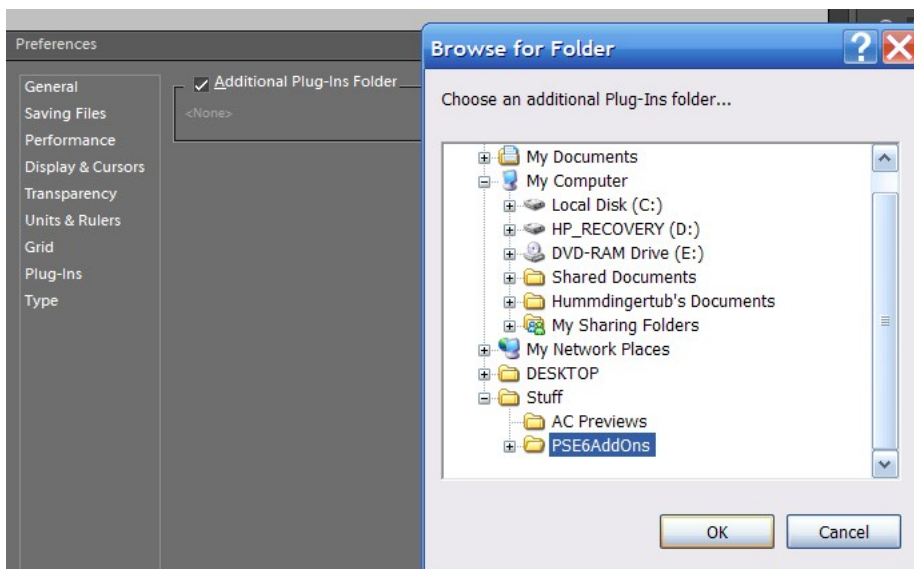

PLUG-INS (Add-ons) Tutorial - Filters By Hummie

.8bf - Filters

Once installed, filters show up at the bottom of the Filter drop down menu.

It is not recommended due to RAM issues, but these files can permanently installed by placing them in the folder at the below location (with your program closed). The folder may be found similarly in all versions, as well as XP and Vista.

C:\Program Files\Adobe\Photoshop Elements x.0\Plug-Ins\Filters
(replace x.0 with your version of PSE)

The better alternative for installing filters is to direct PSE to the folder on your computer (i.e. My Documents) which contains the .8bf files. In this way, the files are easily backed up also.

In PSE3, under the Edit drop down menu, choose preferences, and then “Plug-ins & Scratch Disks.” In the preferences dialog, check the box for “additional plug-ins folder” and navigate to the folder containing the .8bf files.

In PSE6 and PSE7, the option is called “Plug-ins” (not plug-ins & Scratch Disks).

Restart PSE.

As mentioned above, too many things installed will bog down your program when you open it. You can keep PSE from loading these filters when opening PSE by adding a tilde character (~) at the beginning of the file name, folder, or directory. The files, or all files in the folder, are ignored by PSE when restarted.